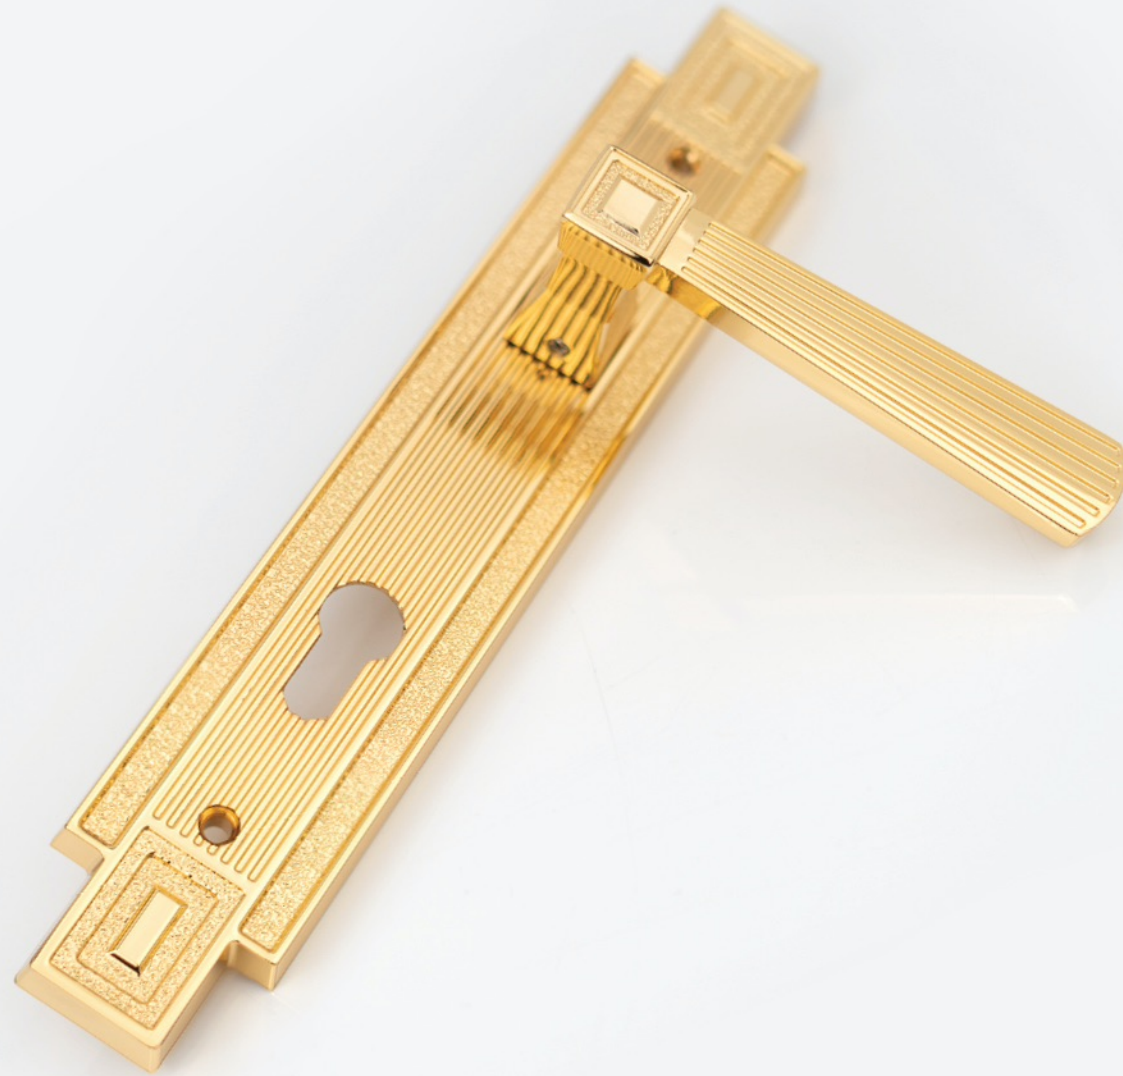

Mortice
121