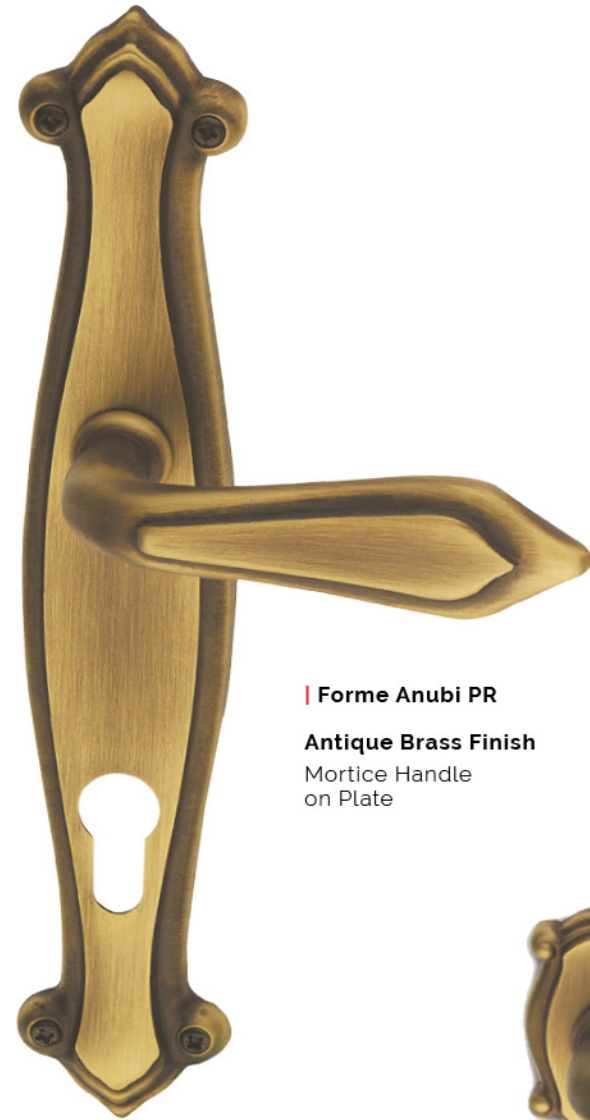

Pasini Pasha
Gold Plated Finish
Mortice Handle on Rose

Pasini Pasha
Antique Brass Finish
Mortice Handle on Rose

Pasini Pasha
Antique Brass Finish
Mortice Handle on Rose

Pasini Ramses
Gold Plated Finish
Mortice Handle on Rose

Pasini Ramses
Antique Brass Finish
Mortice Handle on Rose

Princess

Pasini Princess
Satin Nickel Finish
Mortice Handle on Rose

Pasini Princess
Brass Finish
Mortice Handle on Rose

Pasini Princess
Brass Finish
Mortice Handle on Rose

Pasini Princess
Silver Plated Finish
Mortice Handle on Rose

Forme Anubi PR
Antique Brass Finish
Mortice Handle
on Plate

Forme Anubi PR
Antique Brass Finish
Mortice Handle
on Rose

Pasini Cleopatre
Gold Finish
Mortice Handle
on Plate