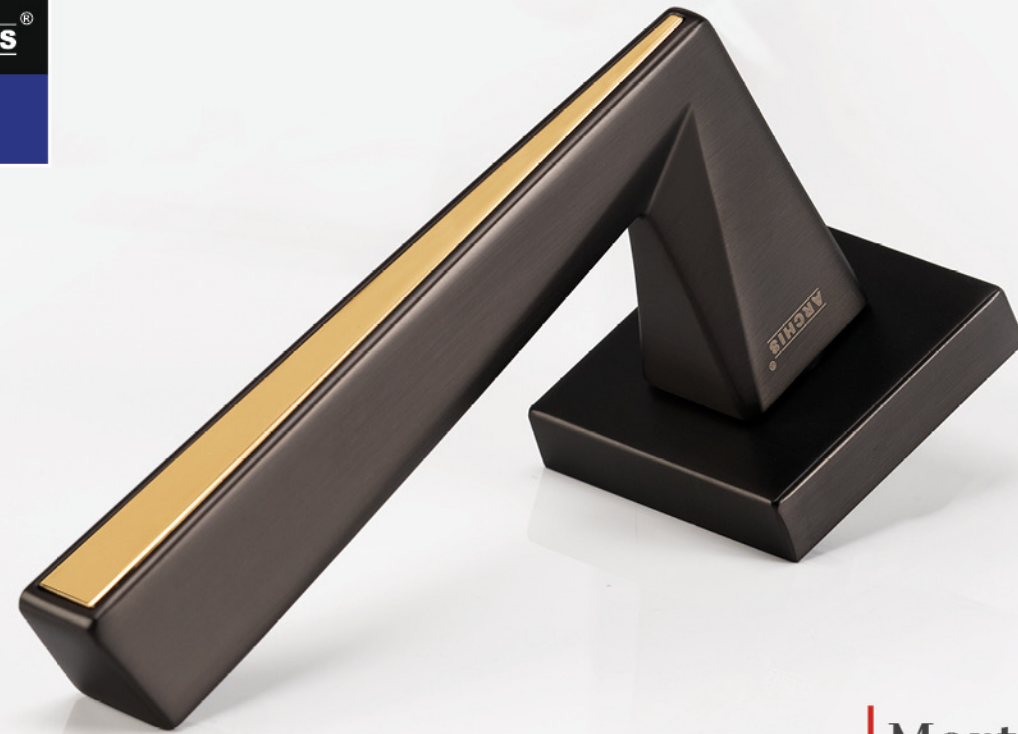

**Mortice
405**